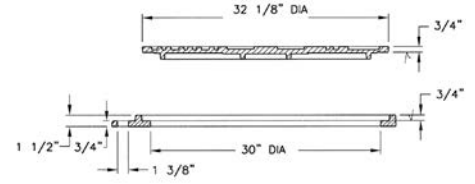

1136 FRAME & COVER

Light duty (Non-traffic)
Machined bearing surfaces

1143 FRAME & COVER

Heavy duty
Machined bearing surfaces

Options
Special lettered covers

Supplied By:

**TRENCHDRAIN
SUPPLY**

877-903-7246