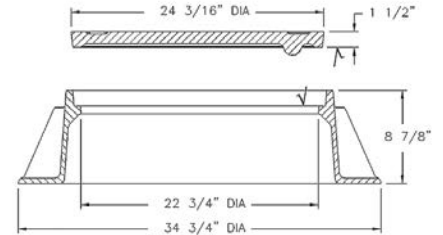

1136 FRAME & COVER

Light duty (Non-traffic)
Machined bearing surfaces

1143 FRAME & COVER

Heavy duty
Machined bearing surfaces

Options
Special lettered covers

Supplied By:

**TRENCHDRAIN
SUPPLY**

877-903-7246